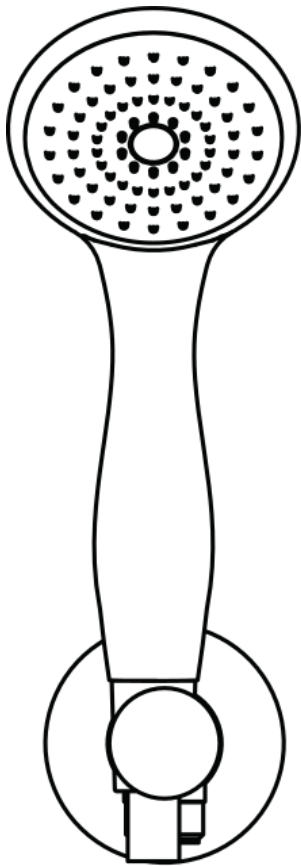

SPECIFICATIONS

Shower set with 1/2" water connection

Chrome

Teflon coated fixed hand shower support

Single jet hand shower and 150 cm hose

Packaging: 24 x 25 x 8 cm / 0,0048 m³ / 0,5 kg

FLOW RATE DIAGRAM: HOT/COLD WATER