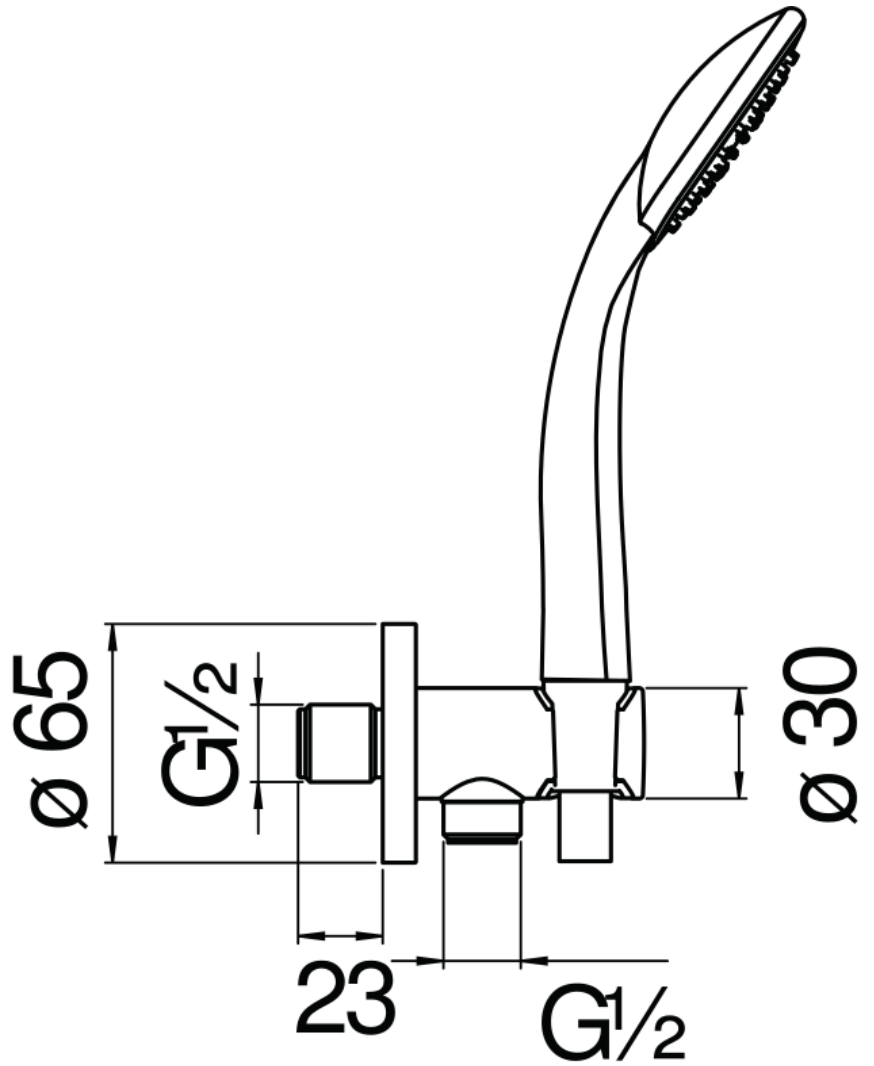

SPECIFICATIONS

Shower set with 1/2" water connection

Chrome

Teflon coated fixed hand shower support

Single jet hand shower and 150 cm hose

Packaging: 24 x 25 x 8 cm / 0,0048 m³ / 0,5 kg

FLOW RATE DIAGRAM: HOT/COLD WATER